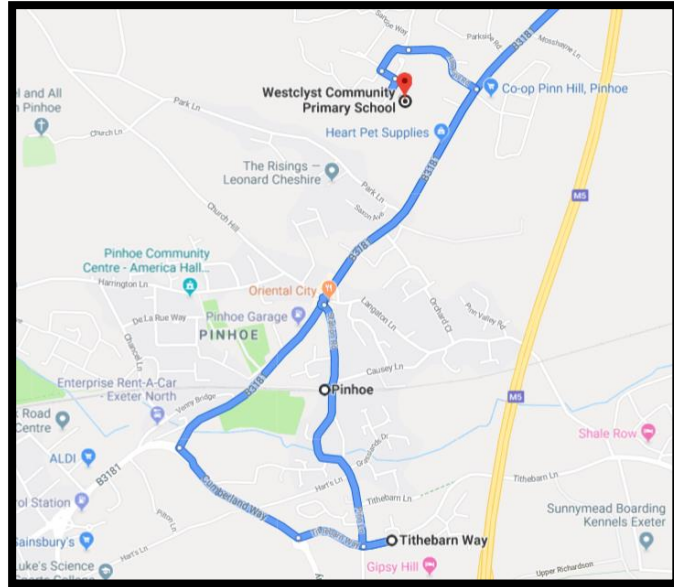

## PM Bus Run 1 - B

**Pick up / Drop off Westclyst School**

**Parkers Cross**

**Langaton Gardens Bus Stop**

**Pinhoe Station Car Park**

## PM Bus Run 2 - A

Parkers Cross Lane

Langaton Gardens Bus Stop

Pinhoe Station Car Park

## PM Bus Run 2 - B

Pick up / Drop off Westclyst School

Po Lee Chinese Takeaway Car Park

Harringtons

# PM Bus Run 3 - A

Pick up / Drop off Westclyst School

Tithebarn

Pinhoe Station Car Park