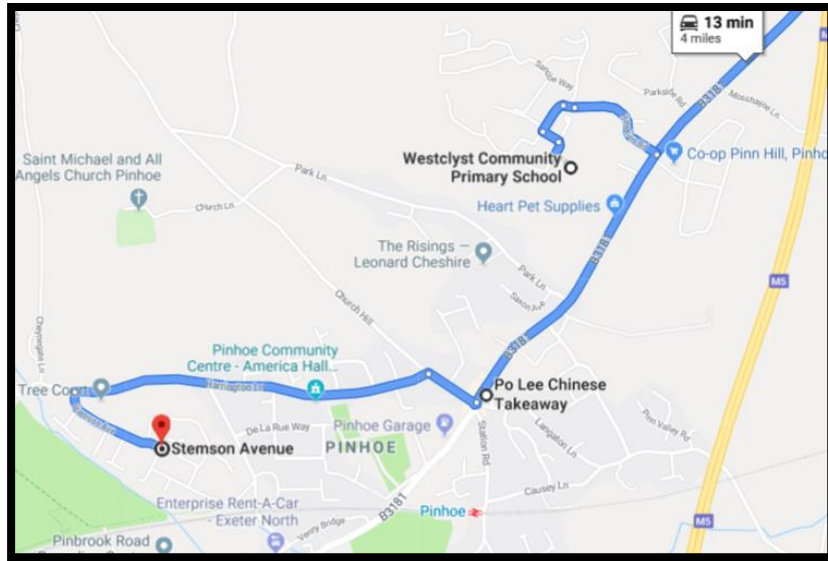

## PM Bus Run 1 - B

**Pick up / Drop off Westclyst School**

**Parkers Cross**

**Langaton Gardens Bus Stop**

**Pinhoe Station Car Park**

## PM Bus Run 2 - A

Parkers Cross Lane

Langaton Gardens Bus Stop

Pinhoe Station Car Park

## PM Bus Run 2 - B

Pick up / Drop off Westclyst School

Po Lee Chinese Takeaway Car Park

Harringtons

# PM Bus Run 3 - A

Pick up / Drop off Westclyst School

Tithebarn

Pinhoe Station Car Park