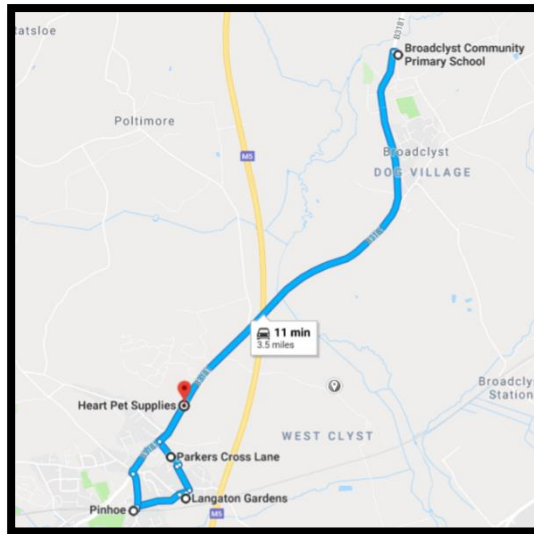

## PM Bus Run 1 - B

**Pick up / Drop off Westclyst School**

**Parkers Cross**

**Langaton Gardens Bus Stop**

**Pinhoe Station Car Park**

## PM Bus Run 2 - A

Parkers Cross Lane

Langaton Gardens Bus Stop

Pinhoe Station Car Park

## PM Bus Run 2 - B

Pick up / Drop off Westclyst School

Po Lee Chinese Takeaway Car Park

Harringtons

# PM Bus Run 3 - A

Pick up / Drop off Westclyst School

Tithebarn

Pinhoe Station Car Park