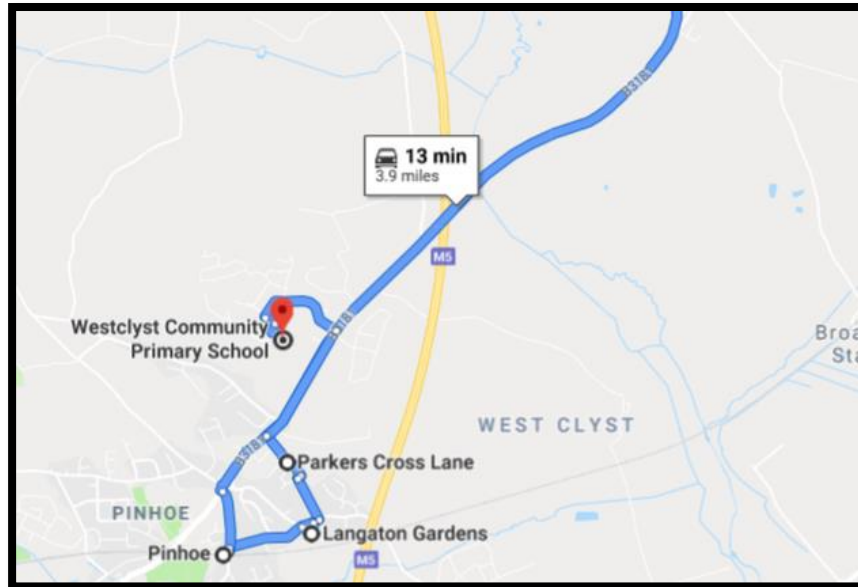

## PM Bus Run 1 - B

**Pick up / Drop off Westclyst School**

**Parkers Cross**

**Langaton Gardens Bus Stop**

**Pinhoe Station Car Park**

## PM Bus Run 2 - A

Parkers Cross Lane

Langaton Gardens Bus Stop

Pinhoe Station Car Park

## PM Bus Run 2 - B

Pick up / Drop off Westclyst School

Po Lee Chinese Takeaway Car Park

Harringtons

# PM Bus Run 3 - A

Pick up / Drop off Westclyst School

Tithebarn

Pinhoe Station Car Park