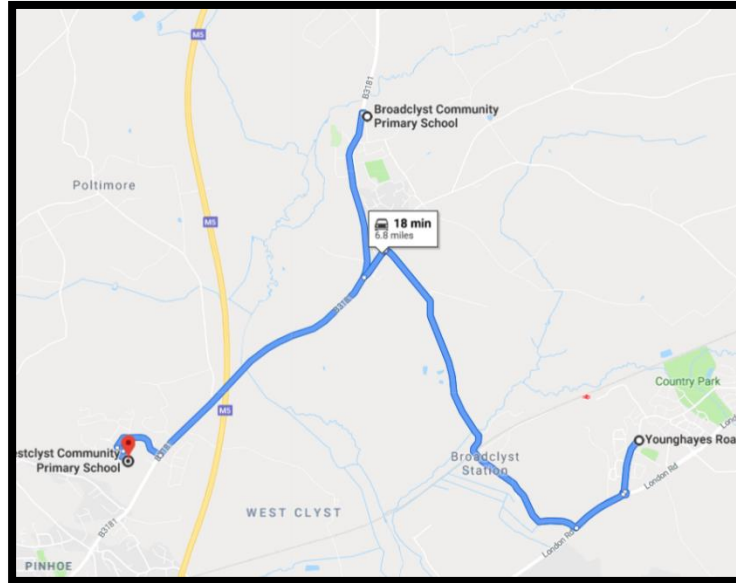

# PM Bus Run 1 - A

Cranbrook

## PM Bus Run 1 - B

**Pick up / Drop off Westclyst School**

**Parkers Cross**

**Langaton Gardens Bus Stop**

**Pinhoe Station Car Park**

## PM Bus Run 2 - A

Parkers Cross Lane

Langaton Gardens Bus Stop

Pinhoe Station Car Park

# PM Bus Run 3 - A

Pick up / Drop off Westclyst School

Tithebarn

Pinhoe Station Car Park